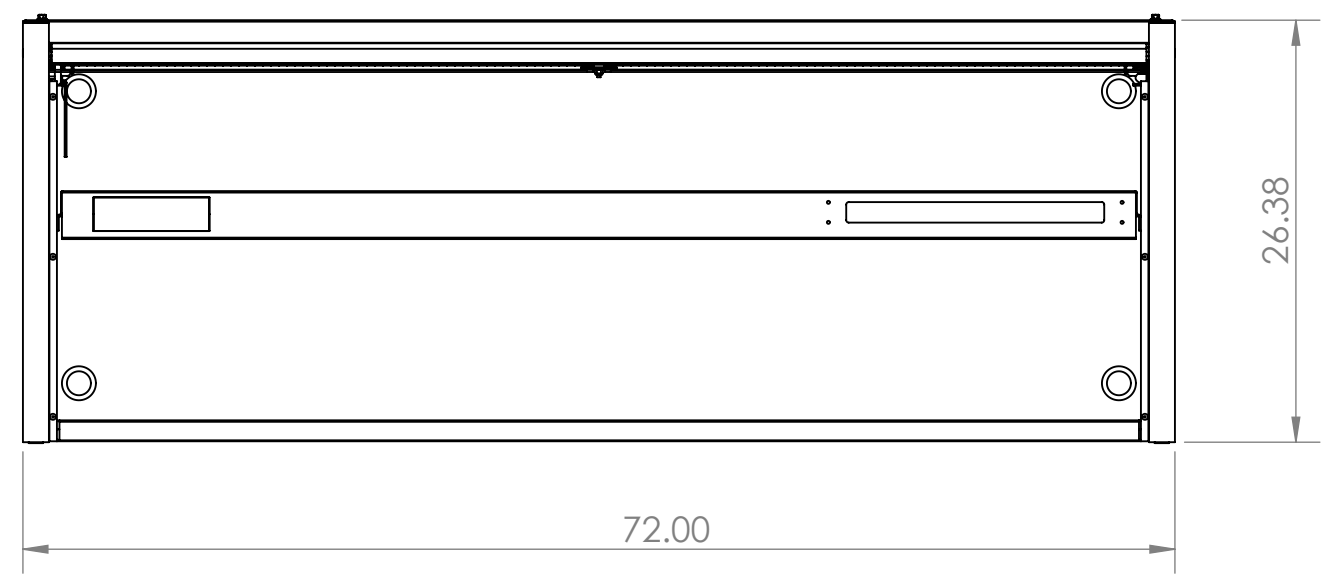

4

3

2

1

B

B

A

A

DRAWER No.	WIDTH	DEPTH	HEIGHT
SHELF	67.250	12	3
OVERALL DIMS	72	25	26.375

EX7201HC (SCHEMATIC)

4

3

2

1