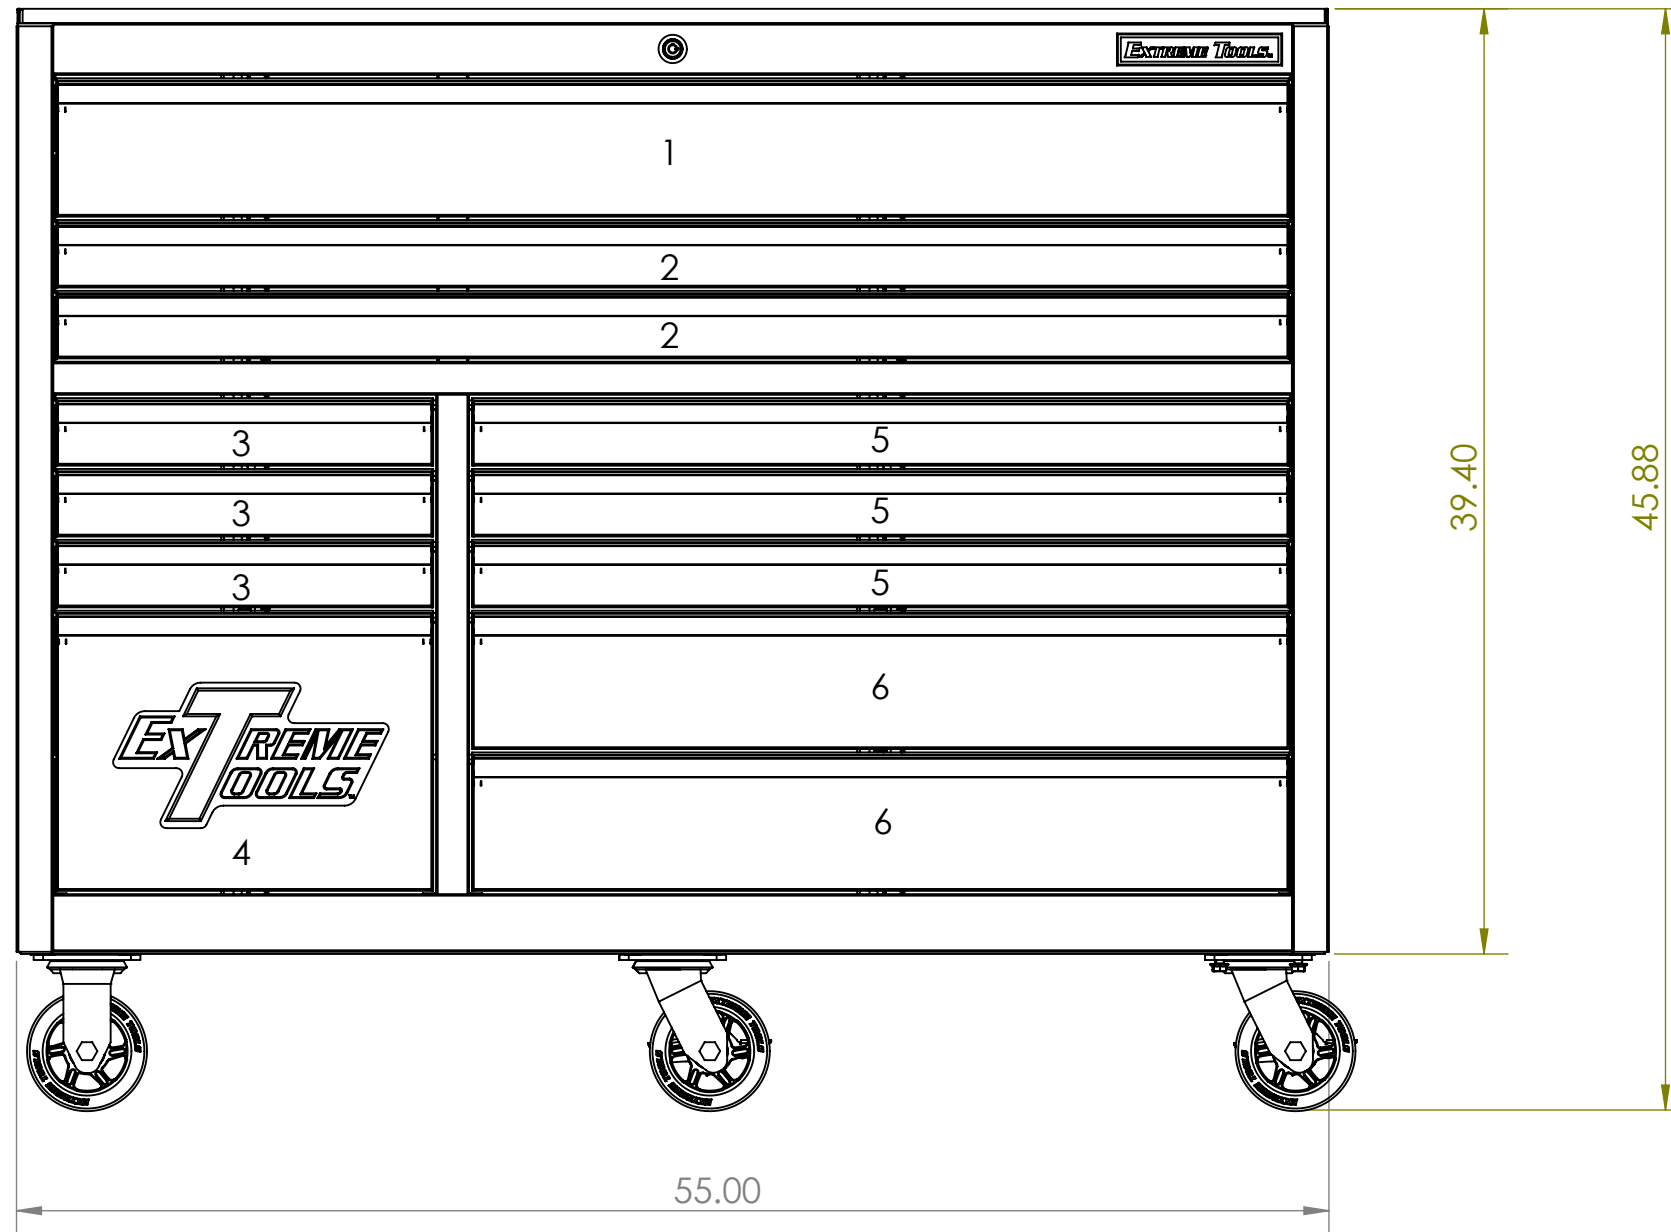

4

3

2

1

DRAWER No.	WIDTH		DEPTH		HEIGHT	
	O.D.	I.D.	O.D.	I.D.	O.D.	I.D.
1	51.375	50.5	24.3	22.063	5.750	5.063
2	51.375	50.5	24.3	22.063	2.812	2.218
3	15.718	14.844	24.3	22.063	2.812	2.218
4	15.718	14.844	24.3	22.063	11.688	11.094
5	34.063	33.188	24.3	22.063	2.812	2.218
6	34.063	33.188	24.3	22.063	5.750	5.063
OVERALL DIMS	55		25		46	

RX552512RC (SCHEMATIC)

4

3

2

1