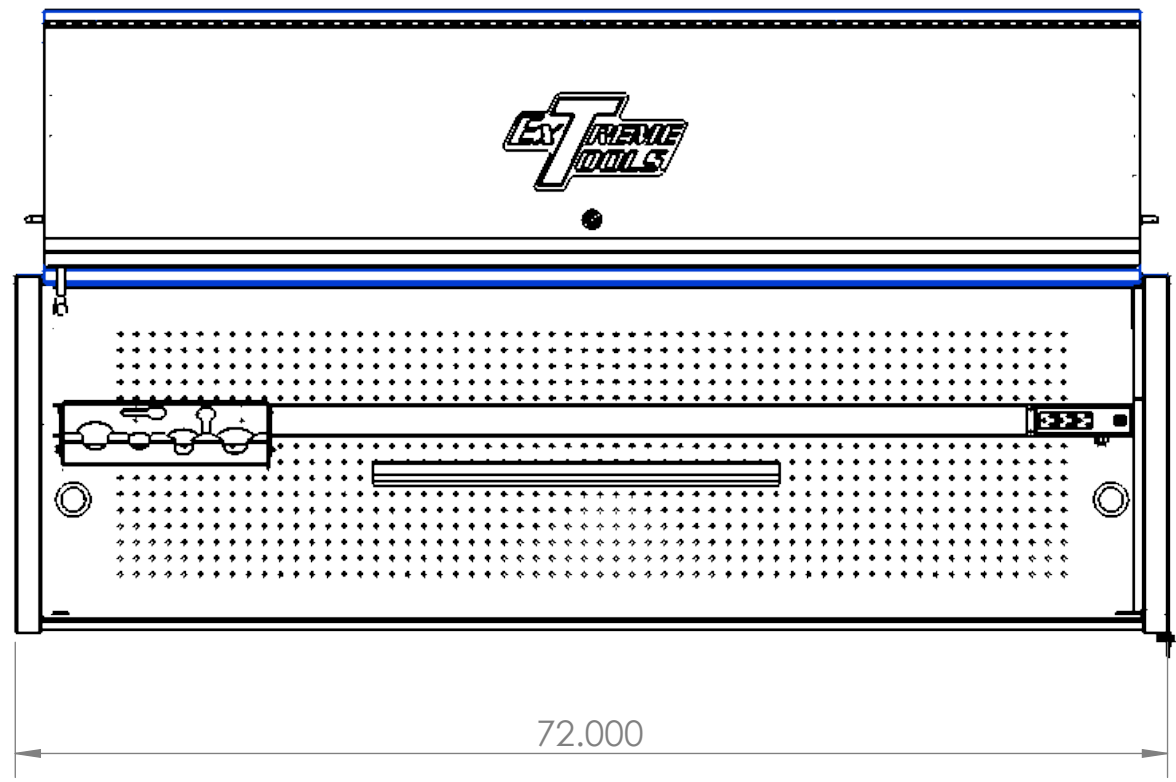

4

3

2

1

DRAWER No.	WIDTH		DEPTH		HEIGHT	
	O.D.	I.D.	O.D.	I.D.	O.D.	I.D.
ADJ. SHELF	68.701		9.843		1.929	

OVERALL DIMENSIONS		
WIDTH	DEPTH	HEIGHT
72	25	22.352

RX722501HC (SCHEMATIC)

4