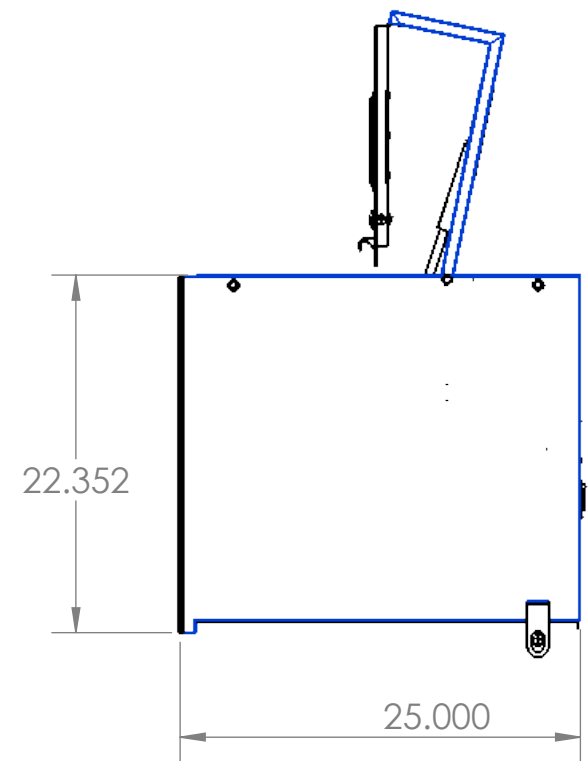

4

3

2

1

DRAWER No.	WIDTH		DEPTH		HEIGHT	
	O.D.	I.D.	O.D.	I.D.	O.D.	I.D.
ADJ. SHELF	68.701		9.843		1.929	

OVERALL DIMENSIONS		
WIDTH	DEPTH	HEIGHT
72	25	22.352

RX722501HC (SCHEMATIC)

4