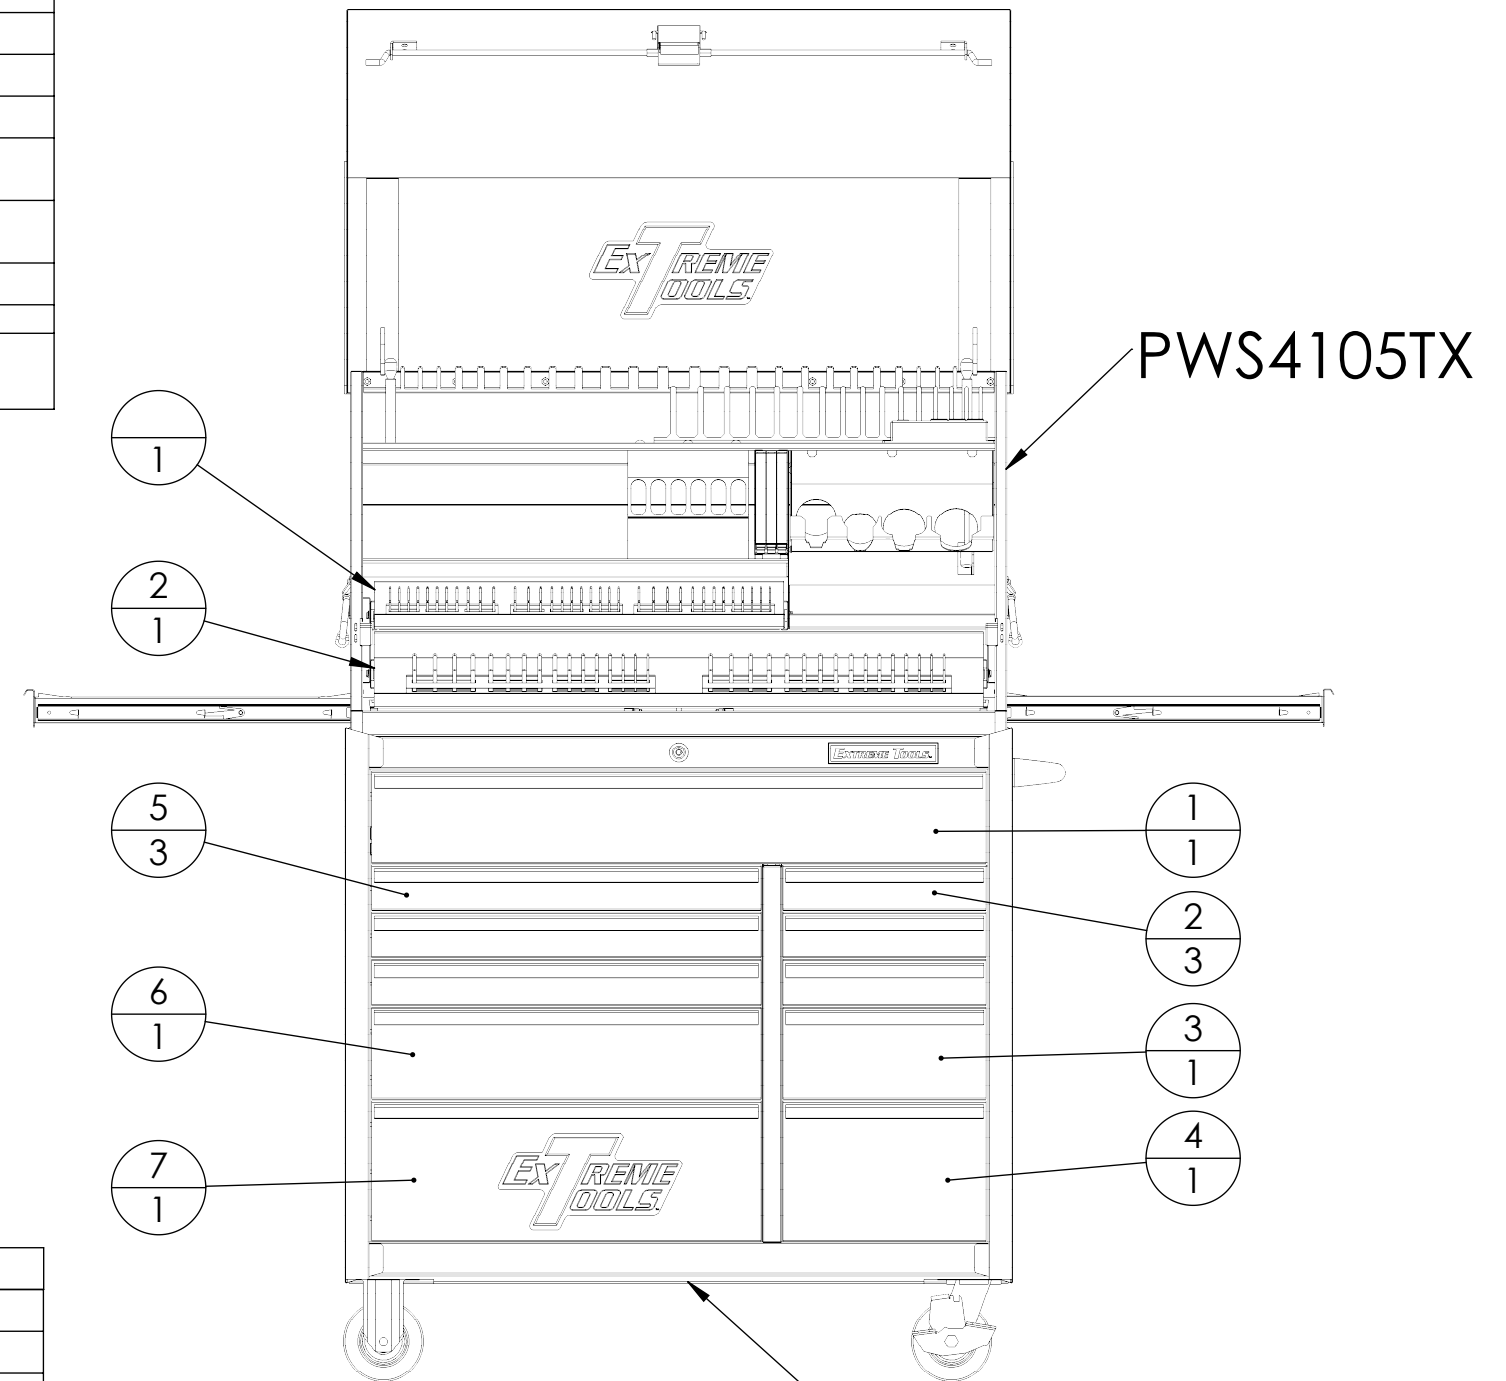

4

3

2

1

DRAWER No.	WIDTH		DEPTH		HEIGHT	
	O.D.	I.D.	O.D.	I.D.	O.D.	I.D.
1	25.562	25	17	12	3	2.875
2	37.969	37.375	19.5	13.875	5	2.875
LH SIDE SHELF	19.5		13.438		1.625	
LAPTOP TRAY	19.5		13.156		1.656	
OVERALL DIMS	41.5		24		23.25	

DRAWER No.	WIDTH		DEPTH		HEIGHT	
	O.D.	I.D.	O.D.	I.D.	O.D.	I.D.
1	38.312	37.375	22	19.875	5.844	5.312
2	12.625	11.625	"		2.812	2.312
3	12.625	11.625	"		5.844	5.312
4	12.625	11.625	"		8.75	8.25
5	24.312	23.375	"		2.812	2.312
6	24.312	23.375	"		5.844	5.312
7	24.312	23.375	"		8.75	8.25
OVERALL DIMS	41		24		41 1/2	

PWSRC4129 (SCHEMATIC)

4

3

2

1